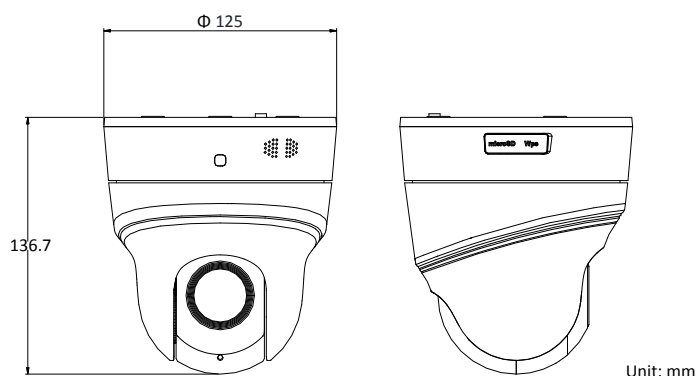

Order Model

DS-2DE2204IW-DE3/W, 12 VDC & PoE+ (802.3at, class4)

Dimensions