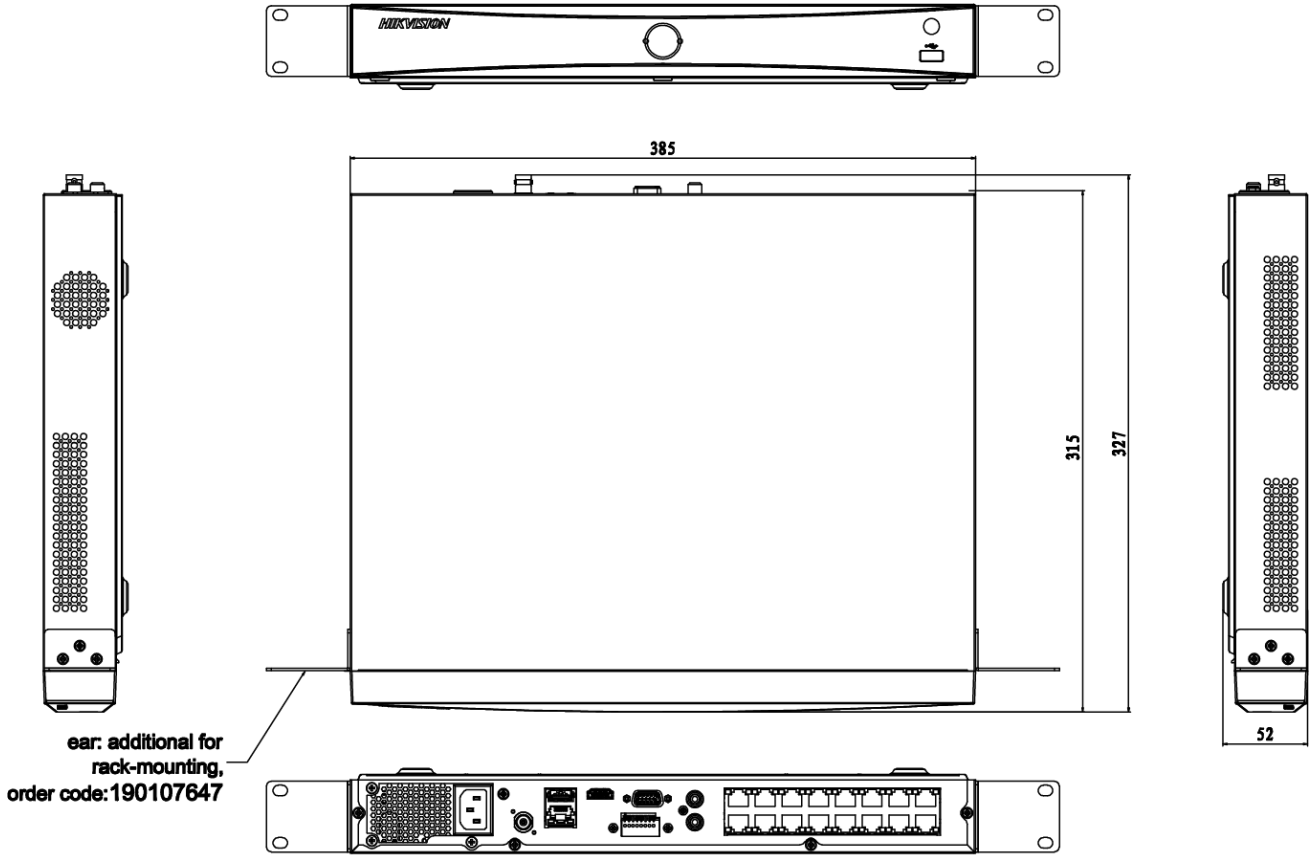

Dimension

Unit: mm