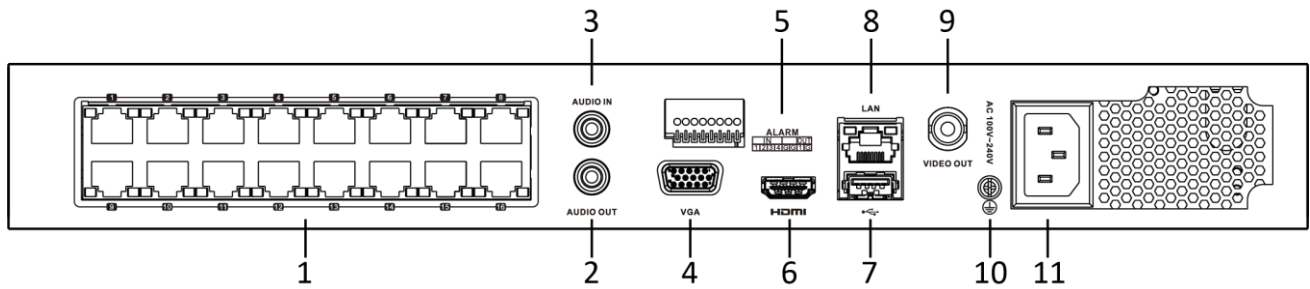

Physical Interface

*: The rear panel of iDS-7608NXI-I2/8P/8F provides 8 PoE interfaces.

No.	Description	No.	Description
1	Network Interfaces with PoE function	7	USB 3.0 interface
2	AUDIO OUT	8	Network Interface
3	AUDIO IN	9	VIDEO OUT
4	VGA output (DB9 connector)	10	GND
5	Alarm IN/OUT	11	100 to 240 VAC power supply
6	HDMI interface