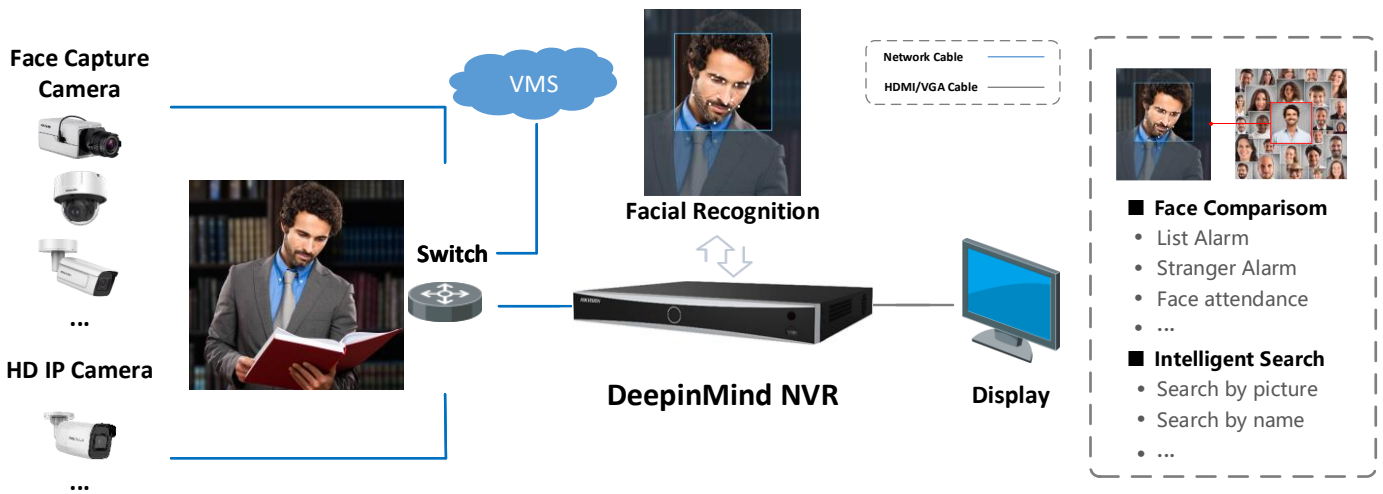

Application and Management

- Centralized management of network cameras, including configuration, information import/export, real-time information display, two-way audio, upgrade, etc.
- Connectable to Hikvision smart IP cameras, and capable of recording, playing back, and backing up VCA alarms

Typical Application

Facial Recognition and Face Picture Comparison

Modeling and analyzing face pictures captured by cameras. Comparing face pictures with the face picture library, and then trigger blacklist alarm and stranger alarm. Searching target person by picture and name features.